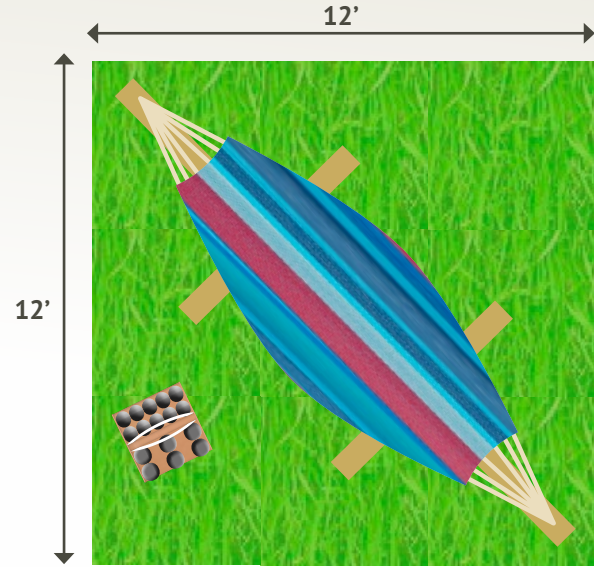

Medium areas

Mediterráneo Anthracite - Powder Coated Steel Stand for Comfort Hammock Chairs: 3' 9'' x 4' 3''

Tree Display for Hammocks and Hammock Chairs: 22'' x 19.7''

Nautico Cool Grey - Powder Coated Steel Stand for Double Hammocks: 10' 6'' x 3' 9''

Tree Display for Hammocks and Hammock Chairs: 22'' x 19.7''

Large areas

Elipso Nature - FSC™ certified Larch Stand for Double Hammocks: 12' 2'' x 4' 5''

Tree Display for Hammocks and Hammock Chairs: 22'' x 19.7''