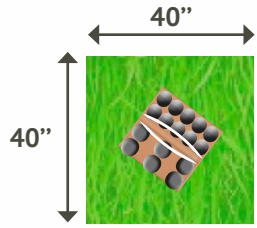

CREATE YOUR HAMMOCK SHOWROOM

Small areas

Tree Display for Hammocks and Hammock Chairs: 22'' x 19.7''