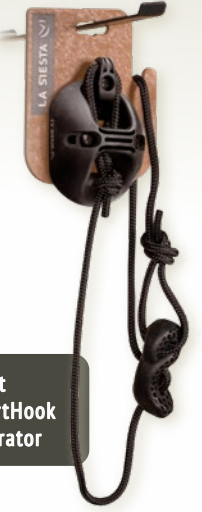

column ↗

*Other arrangements possible.

DISPLAYS

Rope Display DIL0-H

for 10 Classic Hammocks
or 10 Travel Hammocks

Product Size (Retail Packaging):
6.7 x 9 x 2 inch

- Includes:
- 1 polypropylene slotted rope
 - 10 powder-coated steel hooks
 - 1 eye-screw
 - 1 anchor

requires
no floor
space

Retail Value starting at \$ 450
Free display

CasaMount Demonstrator DICM-01

for pegboard hooks

Made from recycled (MDF) wood.
Printed with LA SIESTA logo.

- Includes:
- 1 MultiSpot
 - 2 Screws
 - 2 Screw nuts
 - 1 SmartHook
 - 1 Rope
 - 1 Wooden plate

MultiSpot
and SmartHook
Demonstrator

C-Hanger DIBU-C

for Classic Hammocks,
Spreader Bar Hammocks,
Travel Hammocks and
Hammock Chairs

Made from recycled (MDF) wood.
Printed with LA SIESTA logo.

Product Size (Retail Packaging): 4.3 x 6.7 x 0.3 inch

Create your
hammock
wall

H-Hanger DIBU-H

for Classic Hammocks

Made from recycled (MDF) wood.
Printed with LA SIESTA logo.

Product Size (Retail Packaging): 9.8 x 12 x 0.3 inch

CLASSIC HAMMOCK ON POS

Possible products: