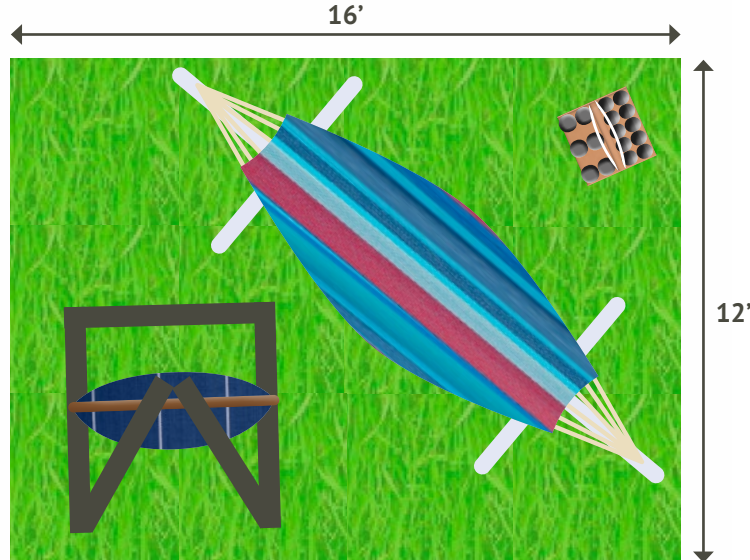

Nautico Cool Grey - Powder Coated Steel Stand for Double Hammocks: 10' 6'' x 3' 9''

Mediterráneo Anthracite - Powder Coated Steel Stand for Comfort Hammock Chairs: 3' 9'' x 4' 3''

Tree Display for Hammocks and Hammock Chairs: 22'' x 19.7''

Tip: With artificial grass it looks like an inviting oasis