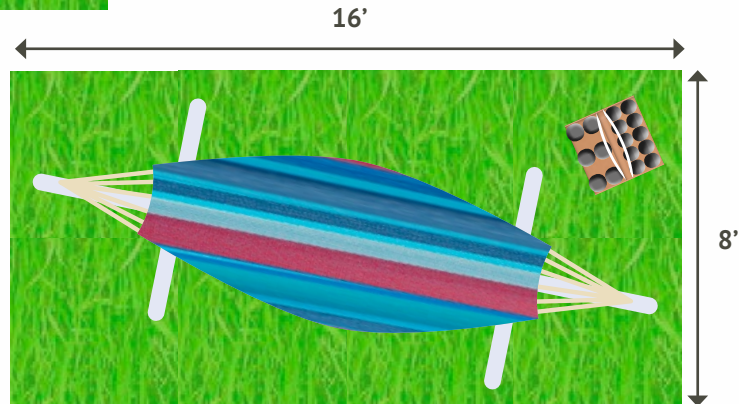

Nautico Cool Grey - Powder Coated Steel Stand for Double Hammocks: 10' 6'' x 3' 9''

Tree Display for Hammocks and Hammock Chairs: 22'' x 19.7''

Large areas