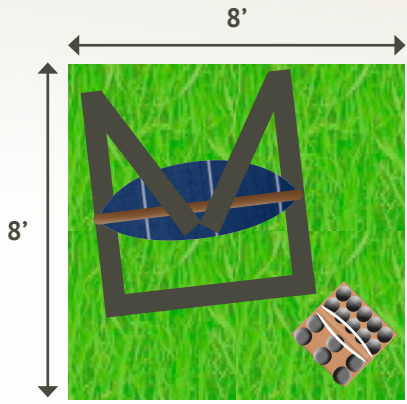

WE WORK WITH YOU!
Discover our merchandising ideas for your current retail furniture

CREATE YOUR HAMMOCK SHOWROOM

Small areas

Tree Display for Hammocks and Hammock Chairs: 22'' x 19.7''

Universal Display for Hammocks and Hammock Chairs: 24.8'' x 19.7''

Medium areas

Mediterráneo Anthracite - Powder Coated Steel Stand for Comfort Hammock Chairs: 3' 9'' x 4' 3''

Tree Display for Hammocks and Hammock Chairs: 22'' x 19.7''

Nautico Cool Grey - Powder Coated Steel Stand for Double Hammocks: 10' 6'' x 3' 9''